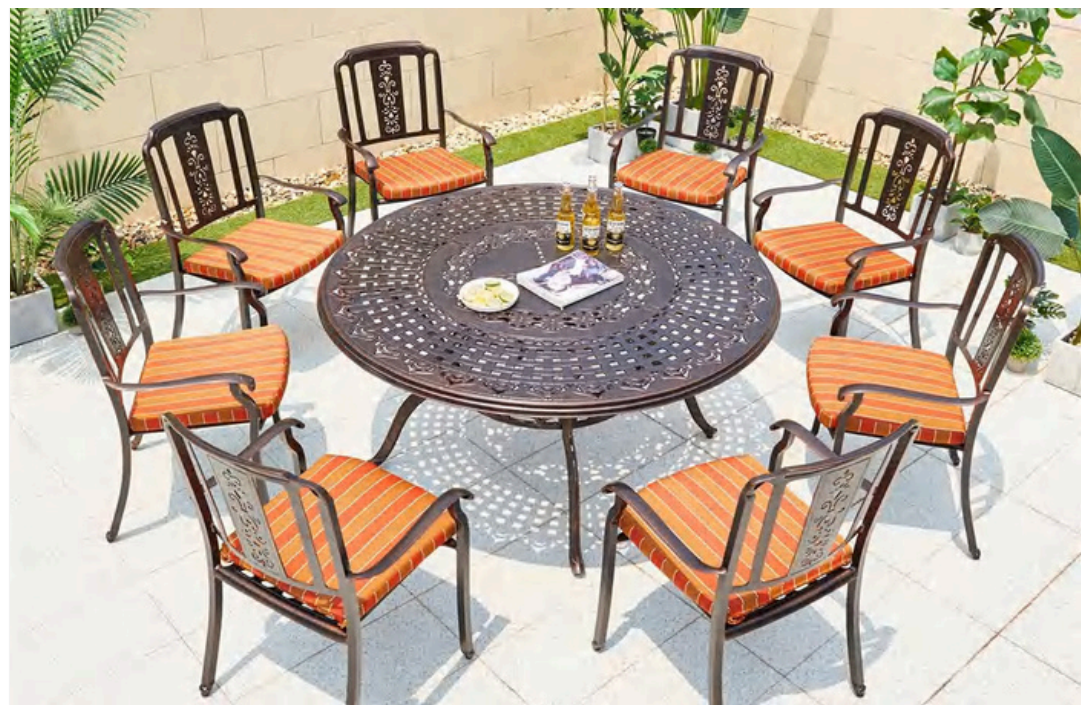

Stackable

Die casting series

Outdoor Collection 2

CVG HOMESTYLE

ZF6361T 500, HQ
L150*D90*H73cm

ZF6141T 340, HQ
L188*D100*H74cm

ZF6218T 340, HQ
L188*D100*H74cm

ZF6217T 207, HQ
L245*D124.5*H75cm