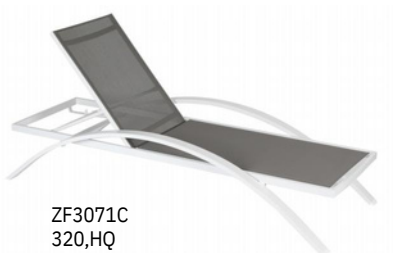

ZF3092C
644,HQ
L200*W72*H30/H96cm

ZF3103T
234,HQ
L199*W65*H33/H97cm

ZF3094C
472,HQ
L195*W70*H50/H97cm

ZF3096C
337,HQ
L195*W70*H50/H97cm

ZF3071C
320,HQ
L195*D74*H96cm

Color Swatch

Chair Rope series ●●●

Outdoor Collection 2