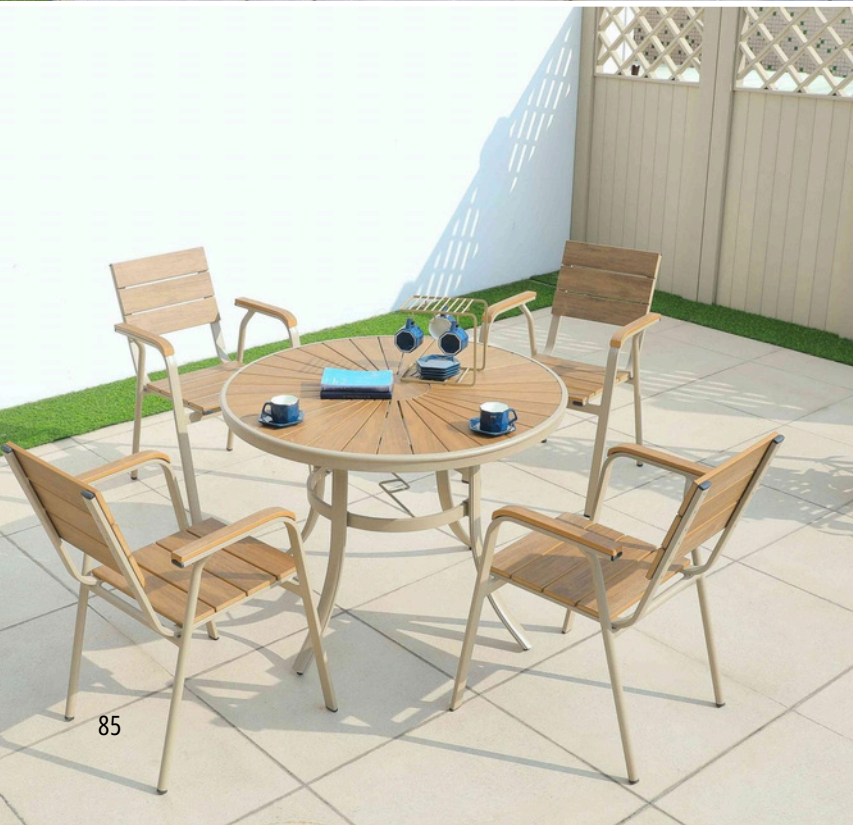

ZF1073C
808,40HQ
W56*D72*H131.5cm

ZF1078T
494,40HQ
L220*D36*H47cm

ZF1078T
638,40HQ
L150*D36*H47cm

ZF1108T/280,40HQ/L83.5*D83.5*H110cm

Plastic wood series

Outdoor Collection 2

CVG HOMESTYLE

ZF1030T
1130,40HQ
Dia70*H72cm