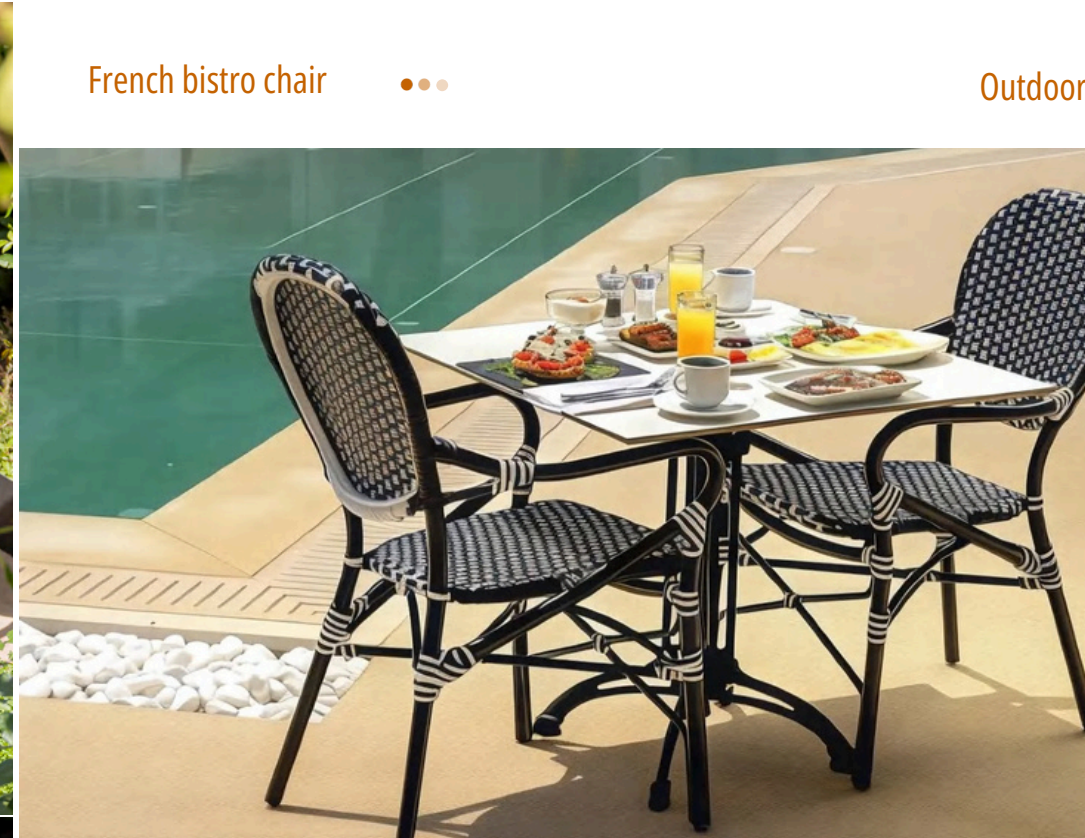

Shopping experience ★ ★ ★ ★ ★ | Factory in Foshan | Eco-friendly aluminum | 350LBS Bearing Capacity | Durable | 100%comfort level. | Stackable

French bistro chair

Outdoor Collection 2

CVG HOMESTYLE

ZF2006C 816,HQ W57*D58*H85cm