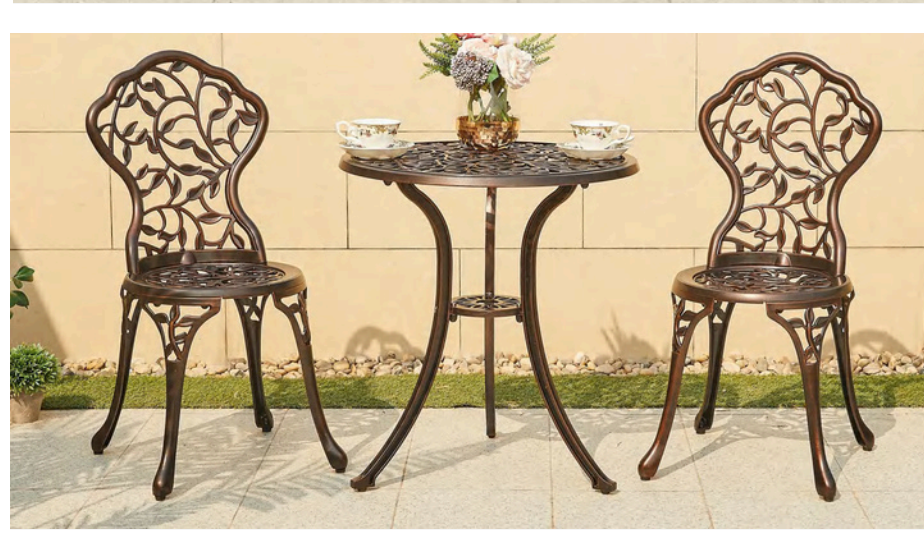

Die casting series ●●●

Outdoor Collection 2

CVG HOMESTYLE