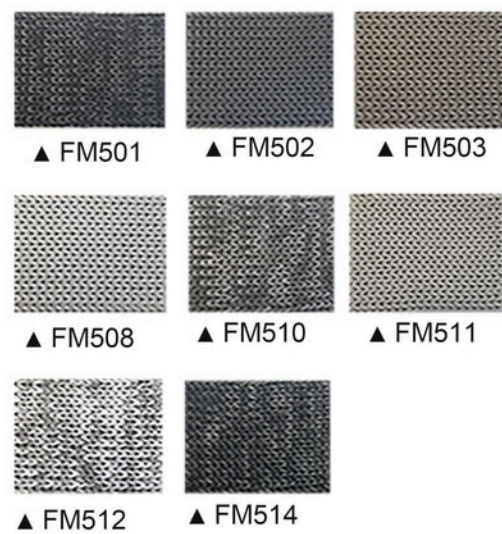

ZF3092C
644,HQ
L200*W72*H30/H96cm

ZF3103T
234,HQ
L199*W65*H33/H97cm

ZF3094C
472,HQ
L195*W70*H50/H97cm

ZF3096C
337,HQ
L195*W70*H50/H97cm

ZF3071C
320,HQ
L195*D74*H96cm

Color Swatch

Chair Rope series ●●●

Outdoor Collection 2