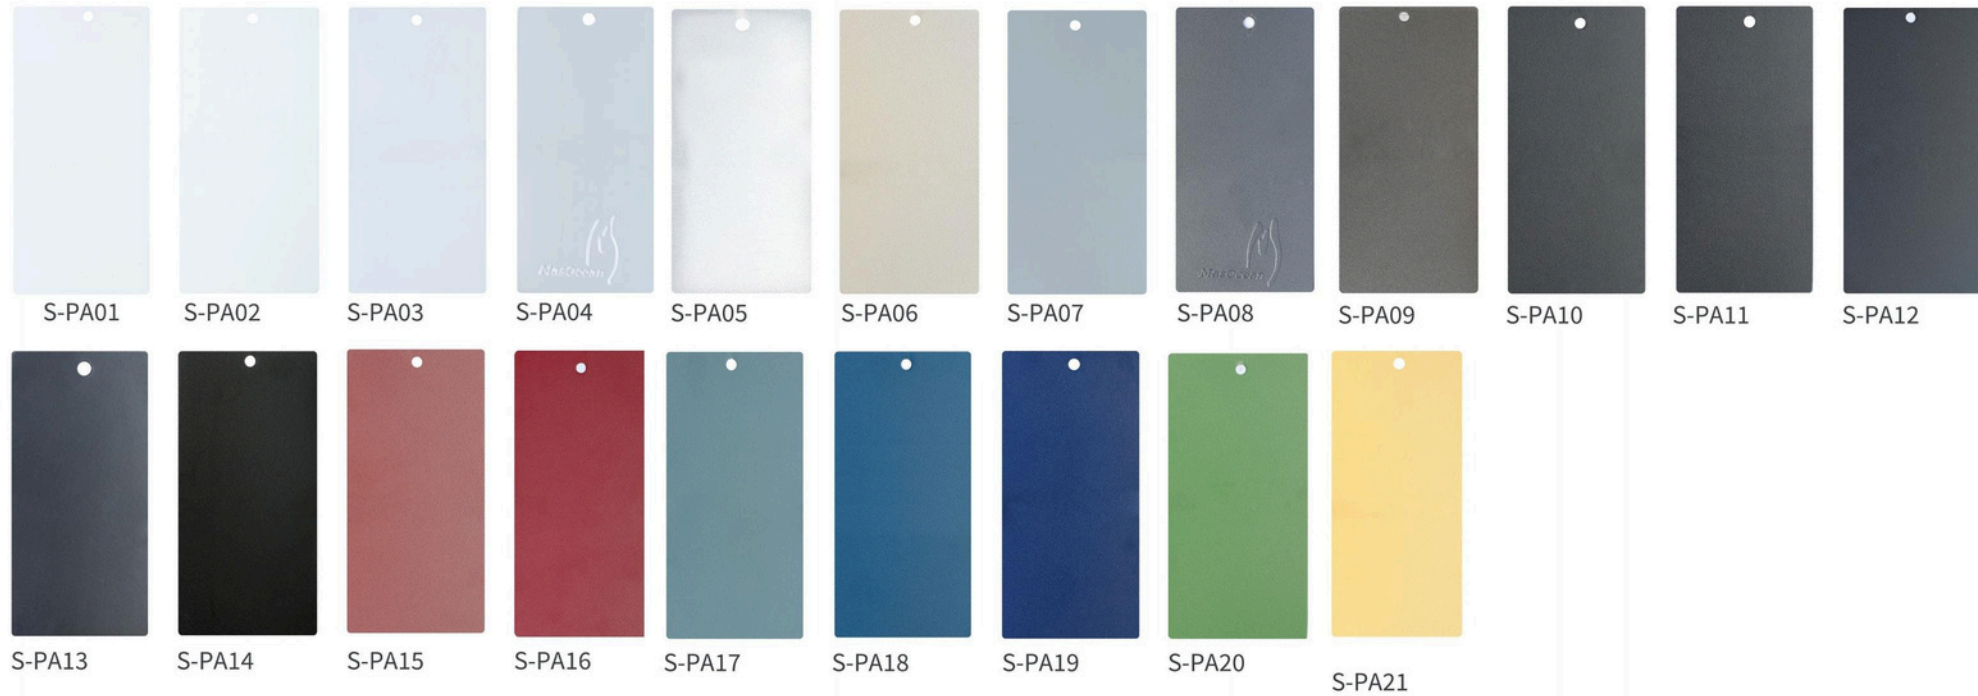

ZF1057T
174 ,40HQ
L240/180*D90*H76cm

ZF1051T
255,40HQ
L165*D149*H43/73cm

ZF1095C
206HQ
L166*D188*H74cm

ZF1048T
193,HQ
L176*D149*H72cm

ZF1087C
1360,40HQ
L127.5*D55*H85.5cm

Color Swatch

Outdoor Collection 2

CVG HOMESTYLE