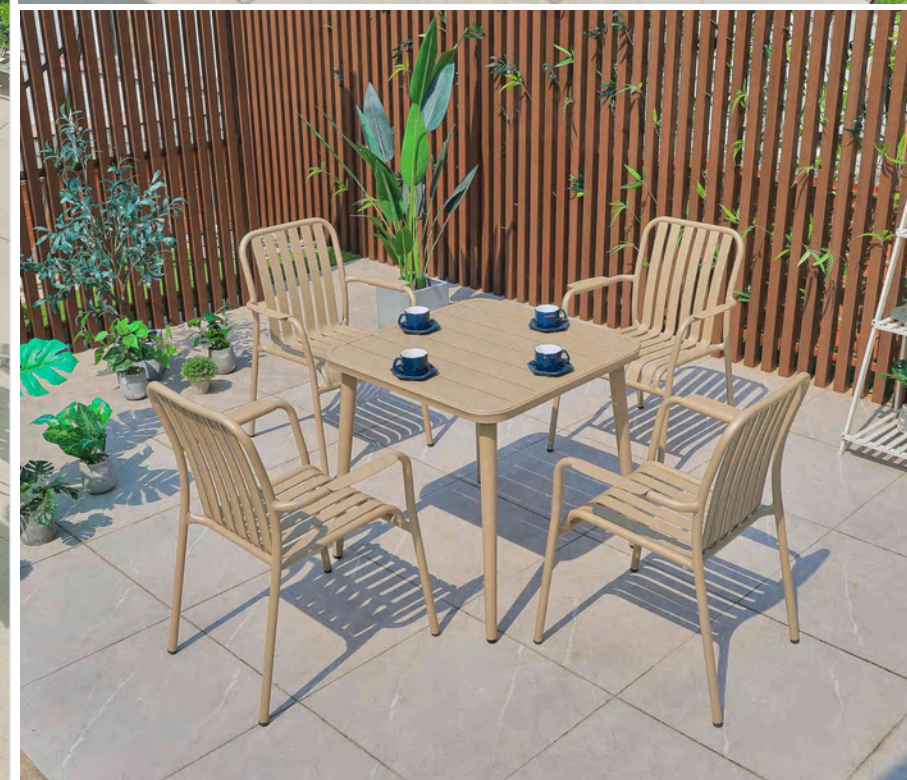

It gets dirty easily when used outdoors,so the designs of the chairs should be easy for cleaning.