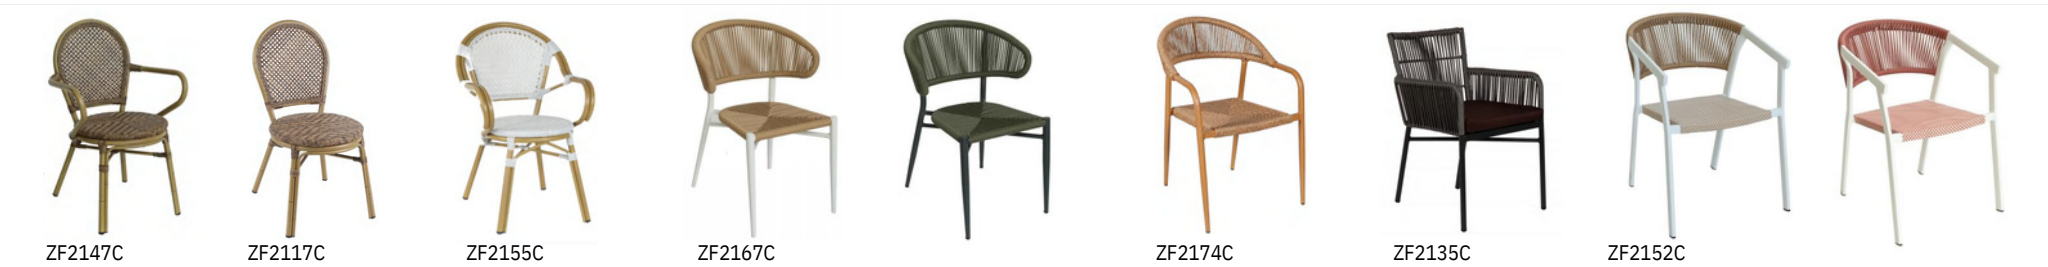

Rope chair materials include polyester, olifen, Teslin Various weaving methods, can be customized colors and styles Suitable for outdoor bars, cafes, restaurants, villas...

Outdoor Collection 2

CVG HOMESTYLE

ZF2157C
1680,HQ
W57*D62*H82cm

ZF2156C
1680,HQ
W54*D58*H85cm

ZF2150C
1914,HQ
W56xD58xH83cm

ZF2095C
1680,HQ
W57xD58xH83cm

ZF2079C
1400,HQ
W55*D58*H78cm

ZF2151C
1450,HQ
W52*D62*H77cm

ZF2130C
768,HQ
W56*D61*H78cm

ZF2071C
476,HQ
W56*D64*H88 cm

ZF2137C
816,HQ
W57*D64*H82cm

ZF2113C
816,HQ
W57*D64*H82cm

ZF2168C
HQ
W56xD63xH82cm

ZF2083C
980,HQ
W56.5*D64*H78cm

ZF2138C
832,HQ
W60*58*84cm

ZF2147C
816,HQ
W56xD58xH91cm

ZF2117C
1020,HQ
W44*D58*H91cm

ZF2155C
816,HQ
W56xD58xH91cm

ZF2167C
1140,HQ
W57*D64*H81cm

ZF2174C
1092,HQ
W56*D60*H85cm

ZF2135C
896,HQ
W55*D63*H82cm

ZF2152C
1400,HQ
W56xD60xH78cm

ZF2147C
816,HQ
W56xD58xH91cm

ZF2117C
1020,HQ
W44*D58*H91cm