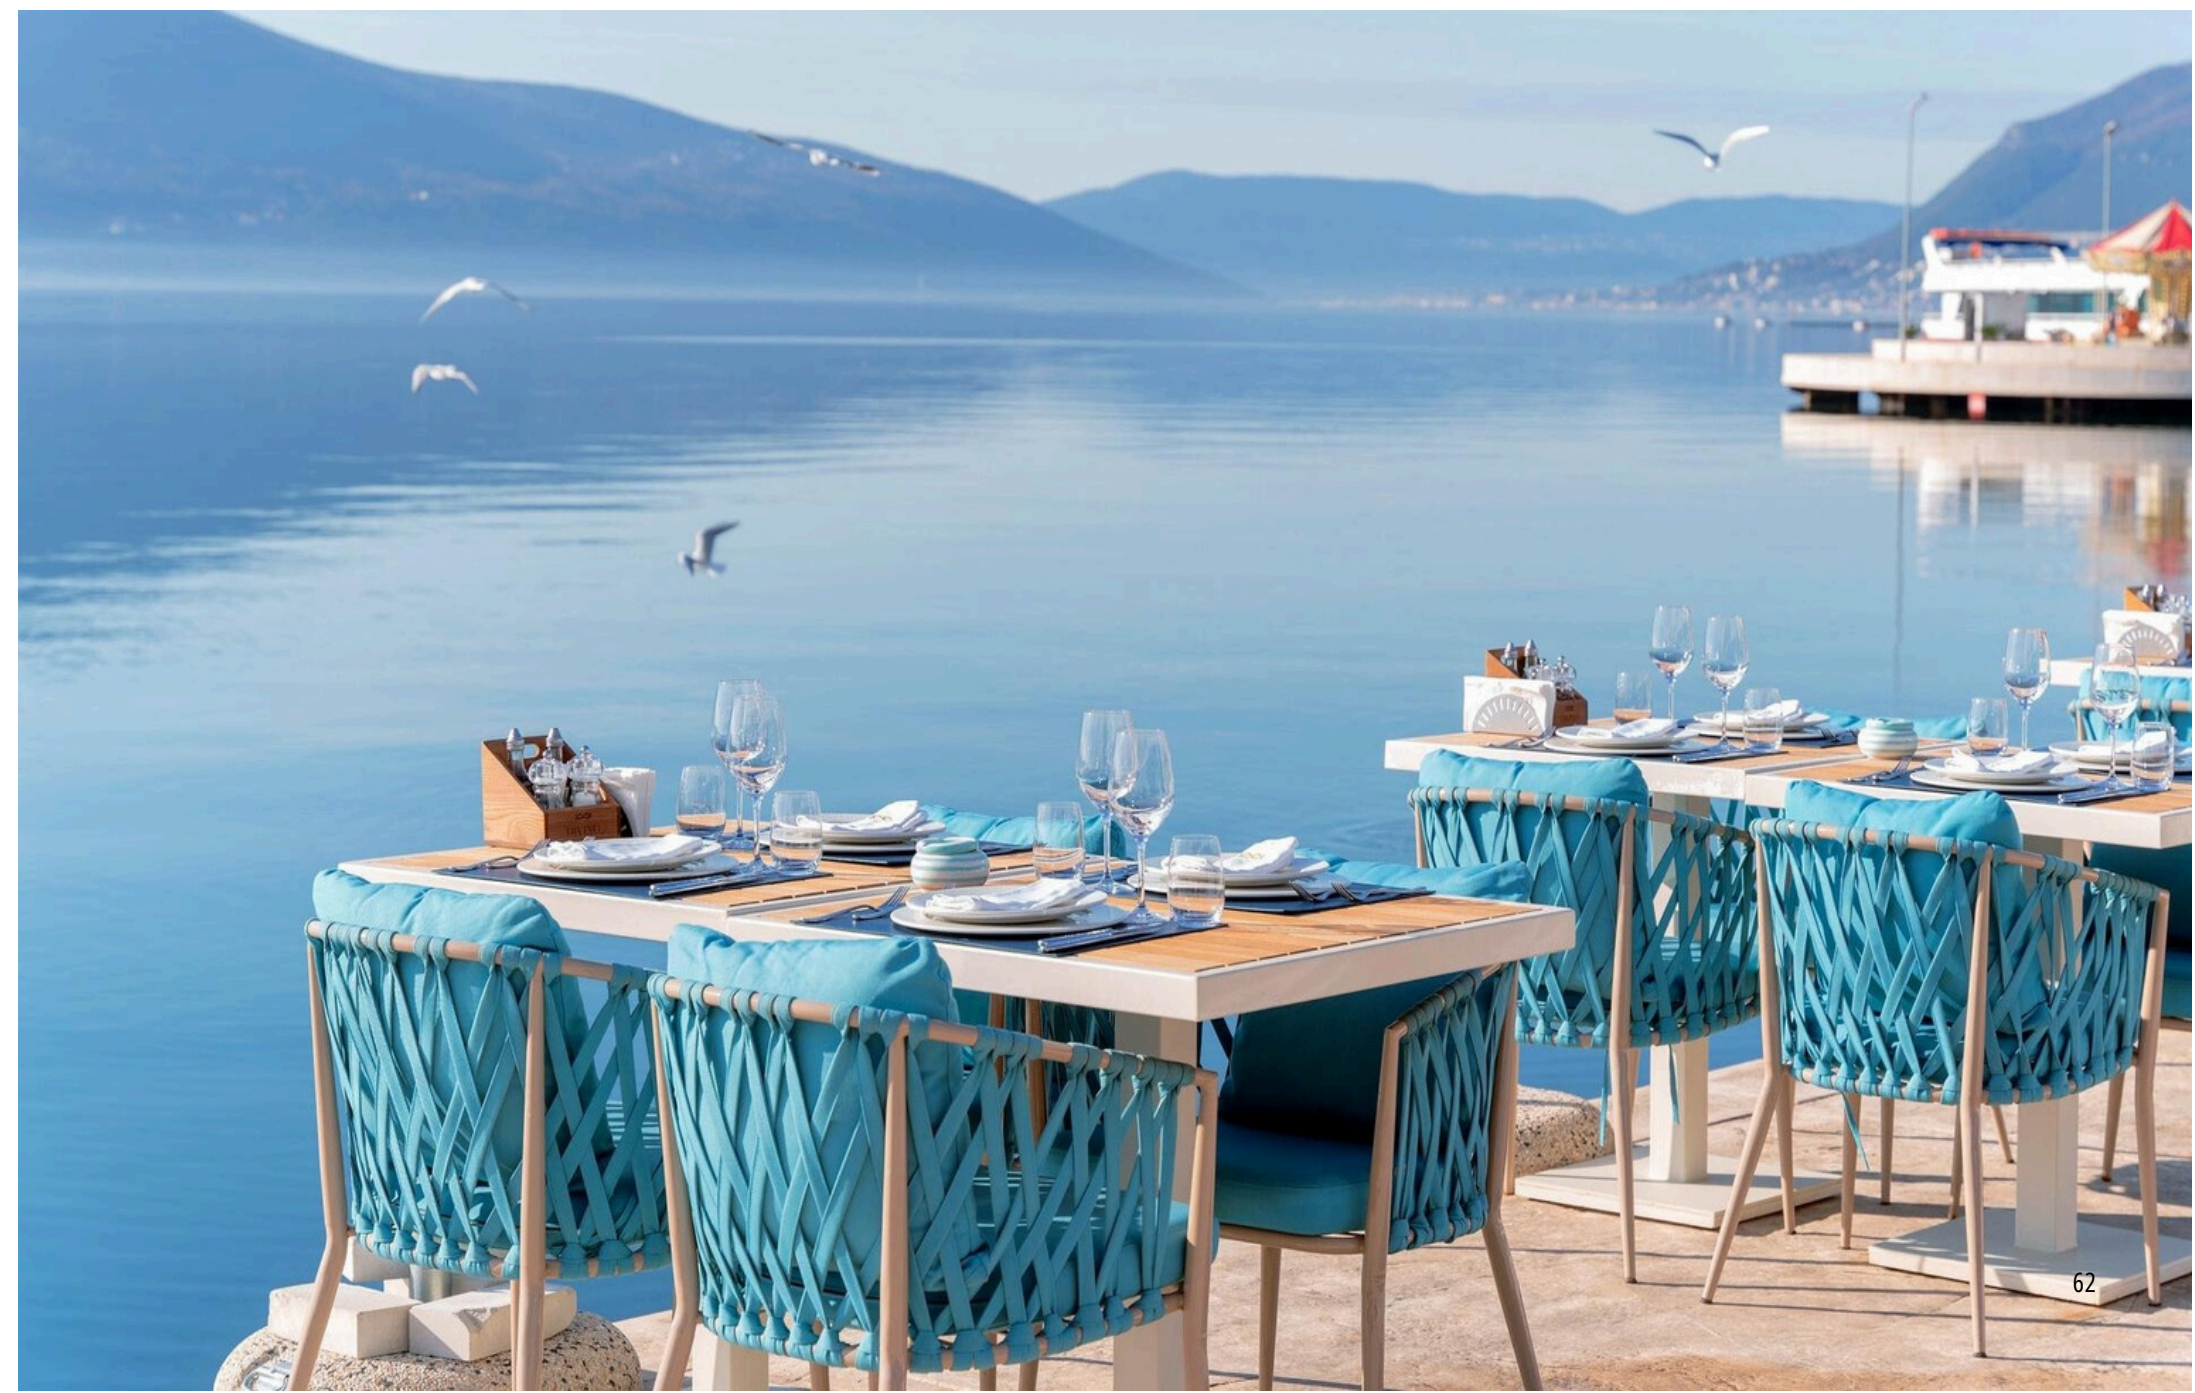

ZF3092C
644,HQ
L200*W72*H30/H96cm

ZF3103T
234,HQ
L199*W65*H33/H97cm

ZF3094C
472,HQ
L195*W70*H50/H97cm

ZF3096C
337,HQ
L195*W70*H50/H97cm

ZF3071C
320,HQ
L195*D74*H96cm

Color Swatch

Chair Rope series ●●●

Outdoor Collection 2