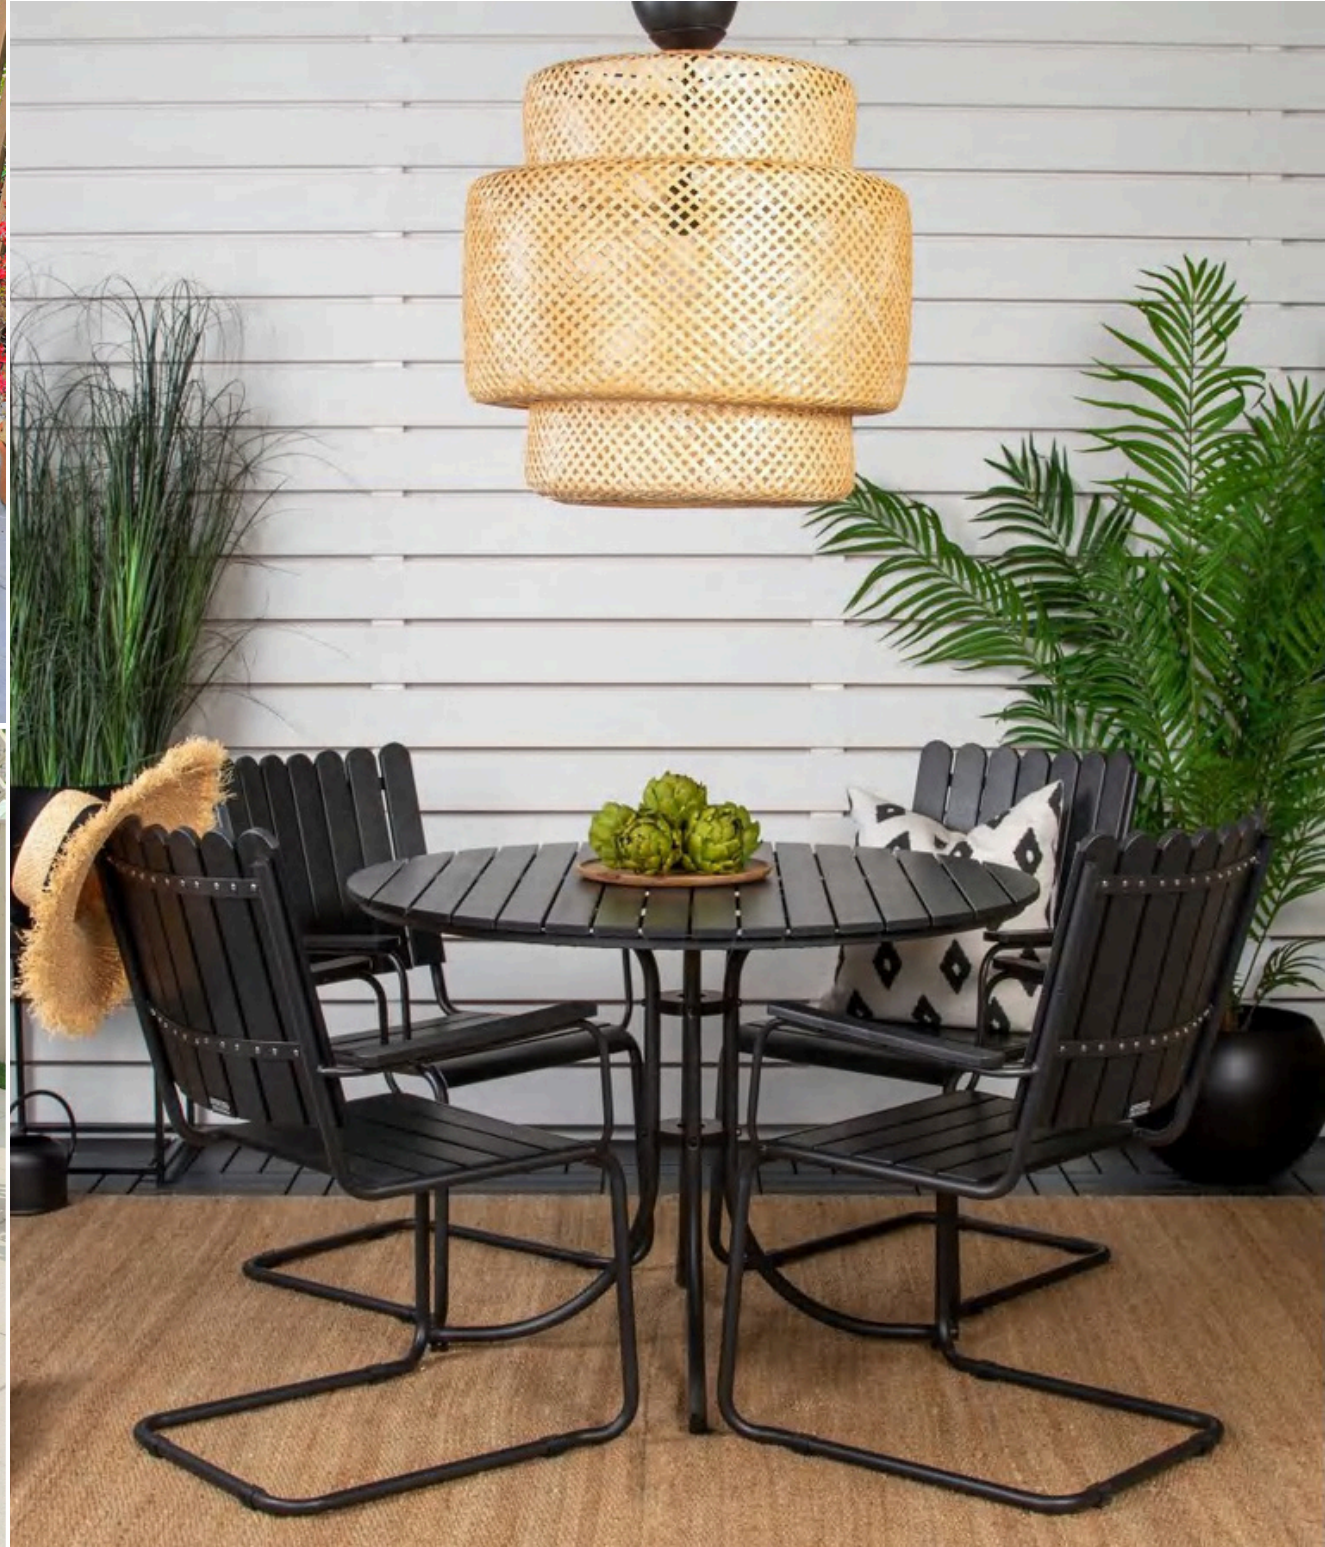

ZF1073C
808,40HQ
W56*D72*H131.5cm

ZF1078T
494,40HQ
L220*D36*H47cm

ZF1078T
638,40HQ
L150*D36*H47cm

ZF1108T/280,40HQ/L83.5*D83.5*H110cm

Plastic wood series

Outdoor Collection 2

CVG HOMESTYLE

ZF1030T
1130,40HQ
Dia70*H72cm