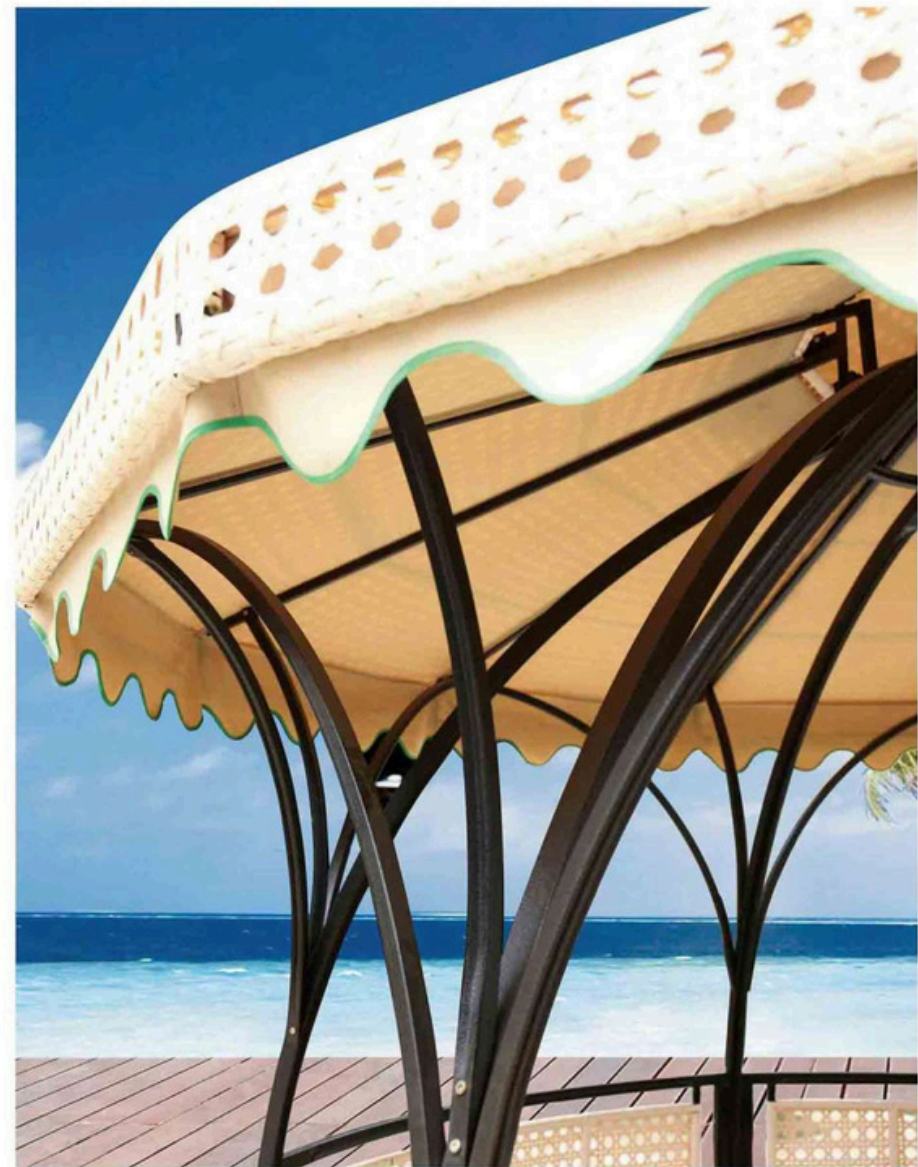

Double-top breathable, environmentally friendly PE rattan, anti-corrosion and mildew-proof floor

www.cvgint.com

OUTDOOR COLLECTION 1

Using imported environmentally friendly PE rattan tightly woven, solid and durable, special design for outdoor use