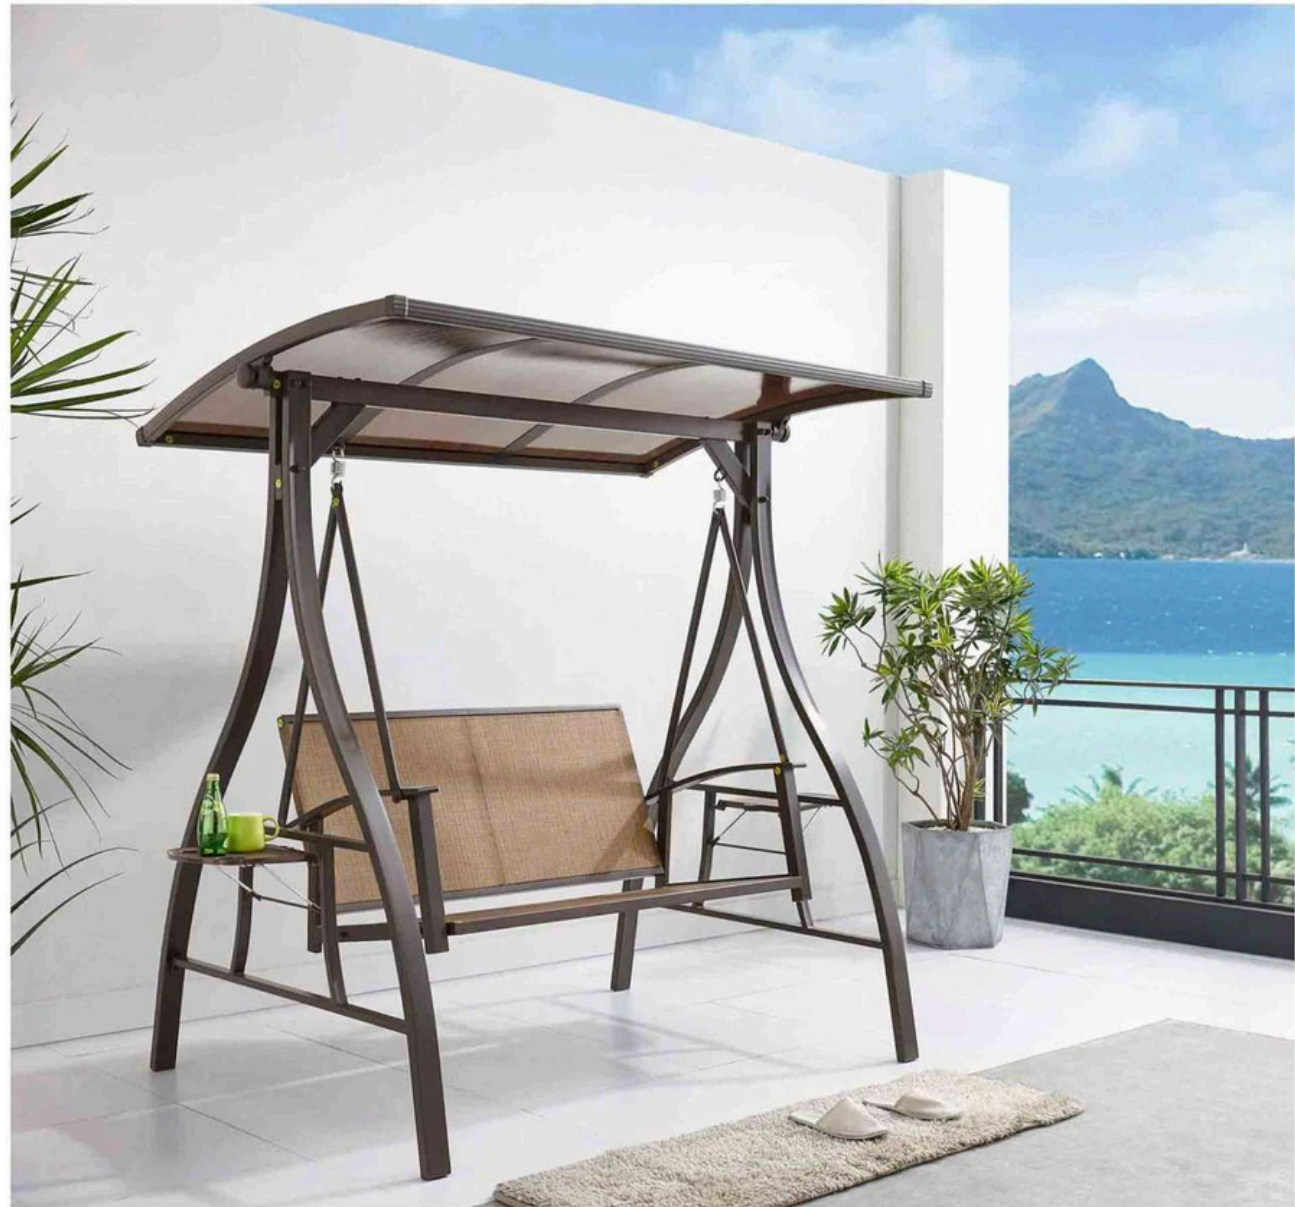

Ceiling angle adjustment

www.cvgint.com

OUTDOOR COLLECTION 1

Storage tray, firm support, stable and not shaking

Half-aluminum and half-iron swing, mesh cushion is comfortable and breathable

Half-aluminum and half-iron swing, mesh cushion is comfortable and breathable