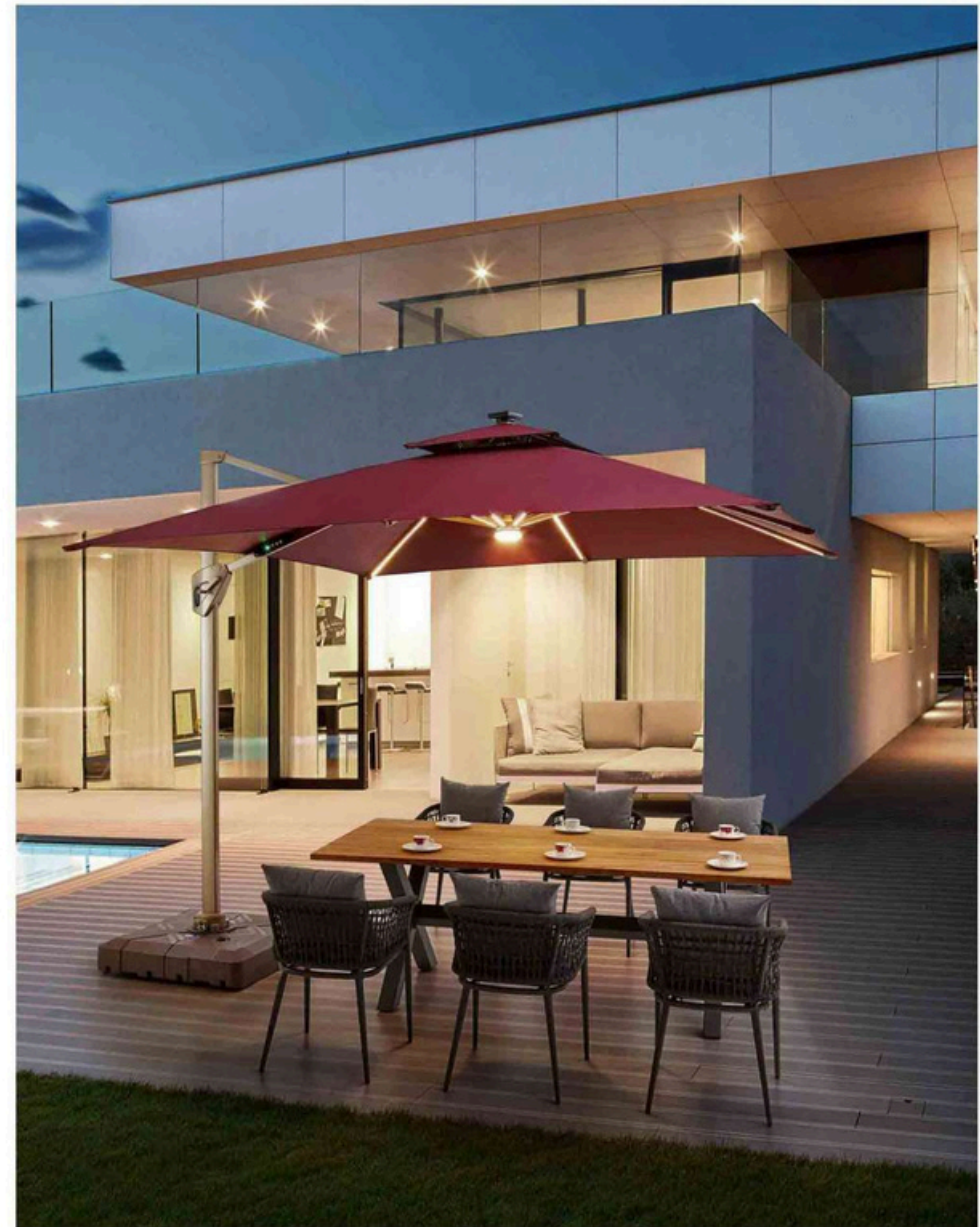

Wind-resistant design

TC ROMAN UMBRELLA

Warm homestay courtyard, pleasing to the eye, beautiful overall shape and structure, clear lines, adjustable angle of umbrella surface, easy to operate by controlling the rotation and lifting by the handle