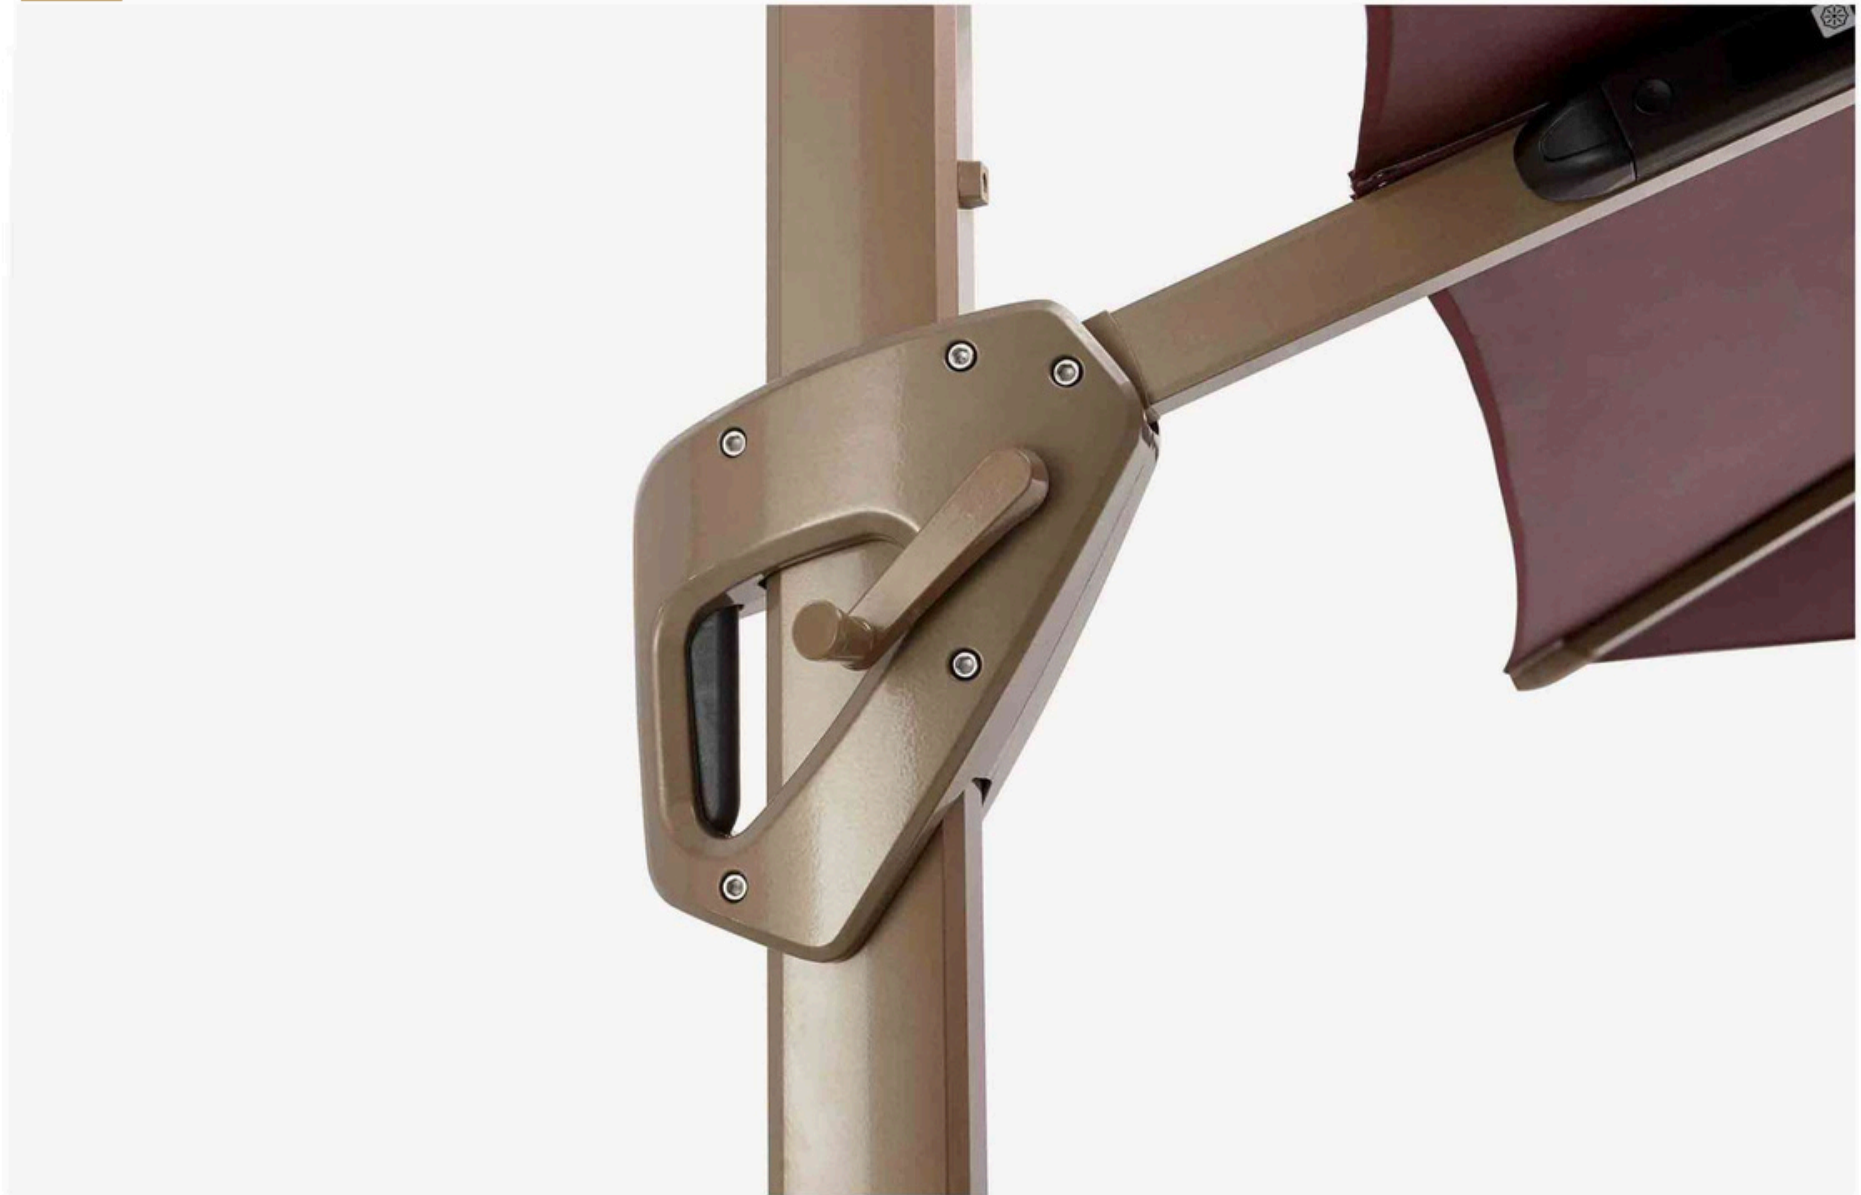

● ● ● ● Burgundy, dark green, khaki, and coffee four-color umbrella cloth are available

www.cvgint.com

OUTDOOR COLLECTION 1

Tyrant golden umbrella pole 88MM thicker than the umbrella of the same price 10MM larger umbrella pole, the more stable the umbrella, the more wind-resistant

Umbrella poles are available with local gold umbrella poles and oxidized white umbrella poles