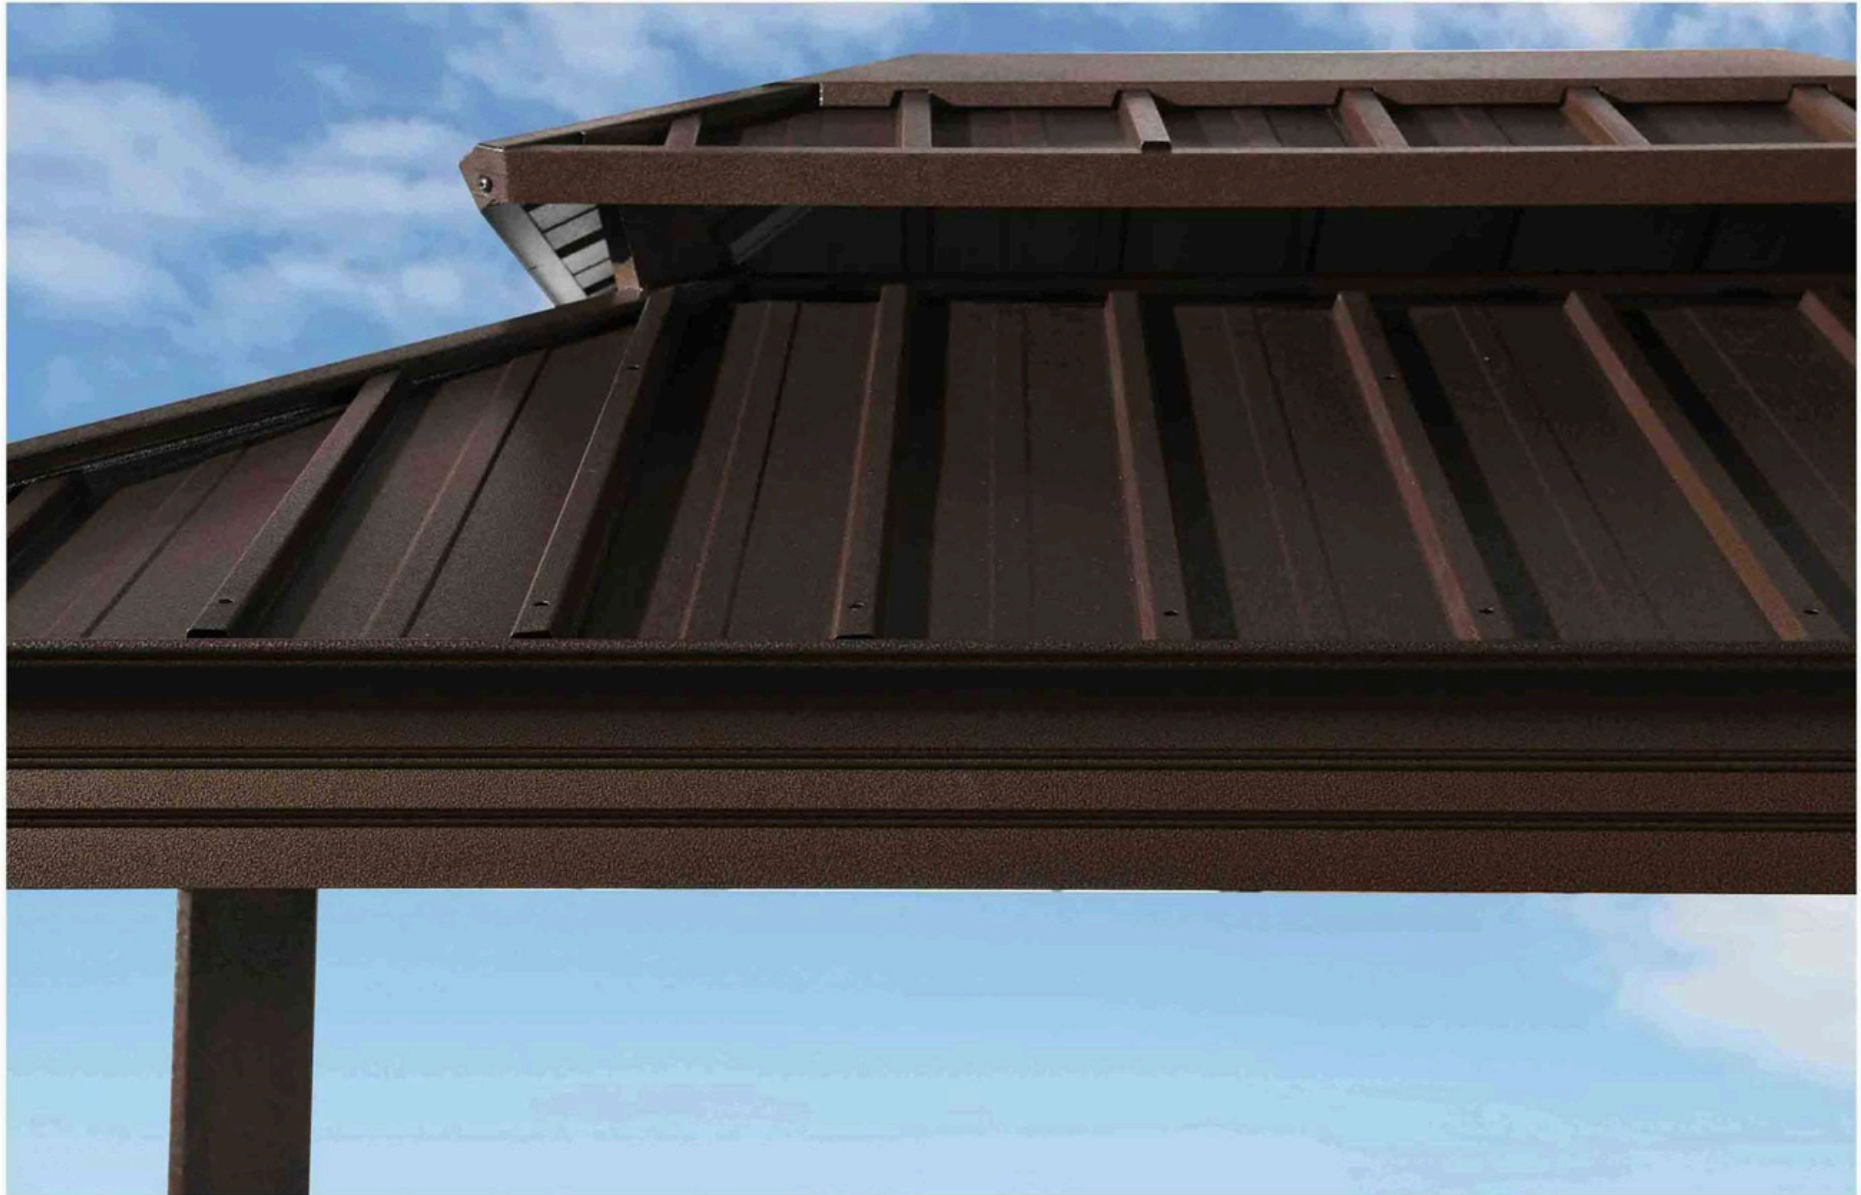

OUTDOOR COLLECTION 1