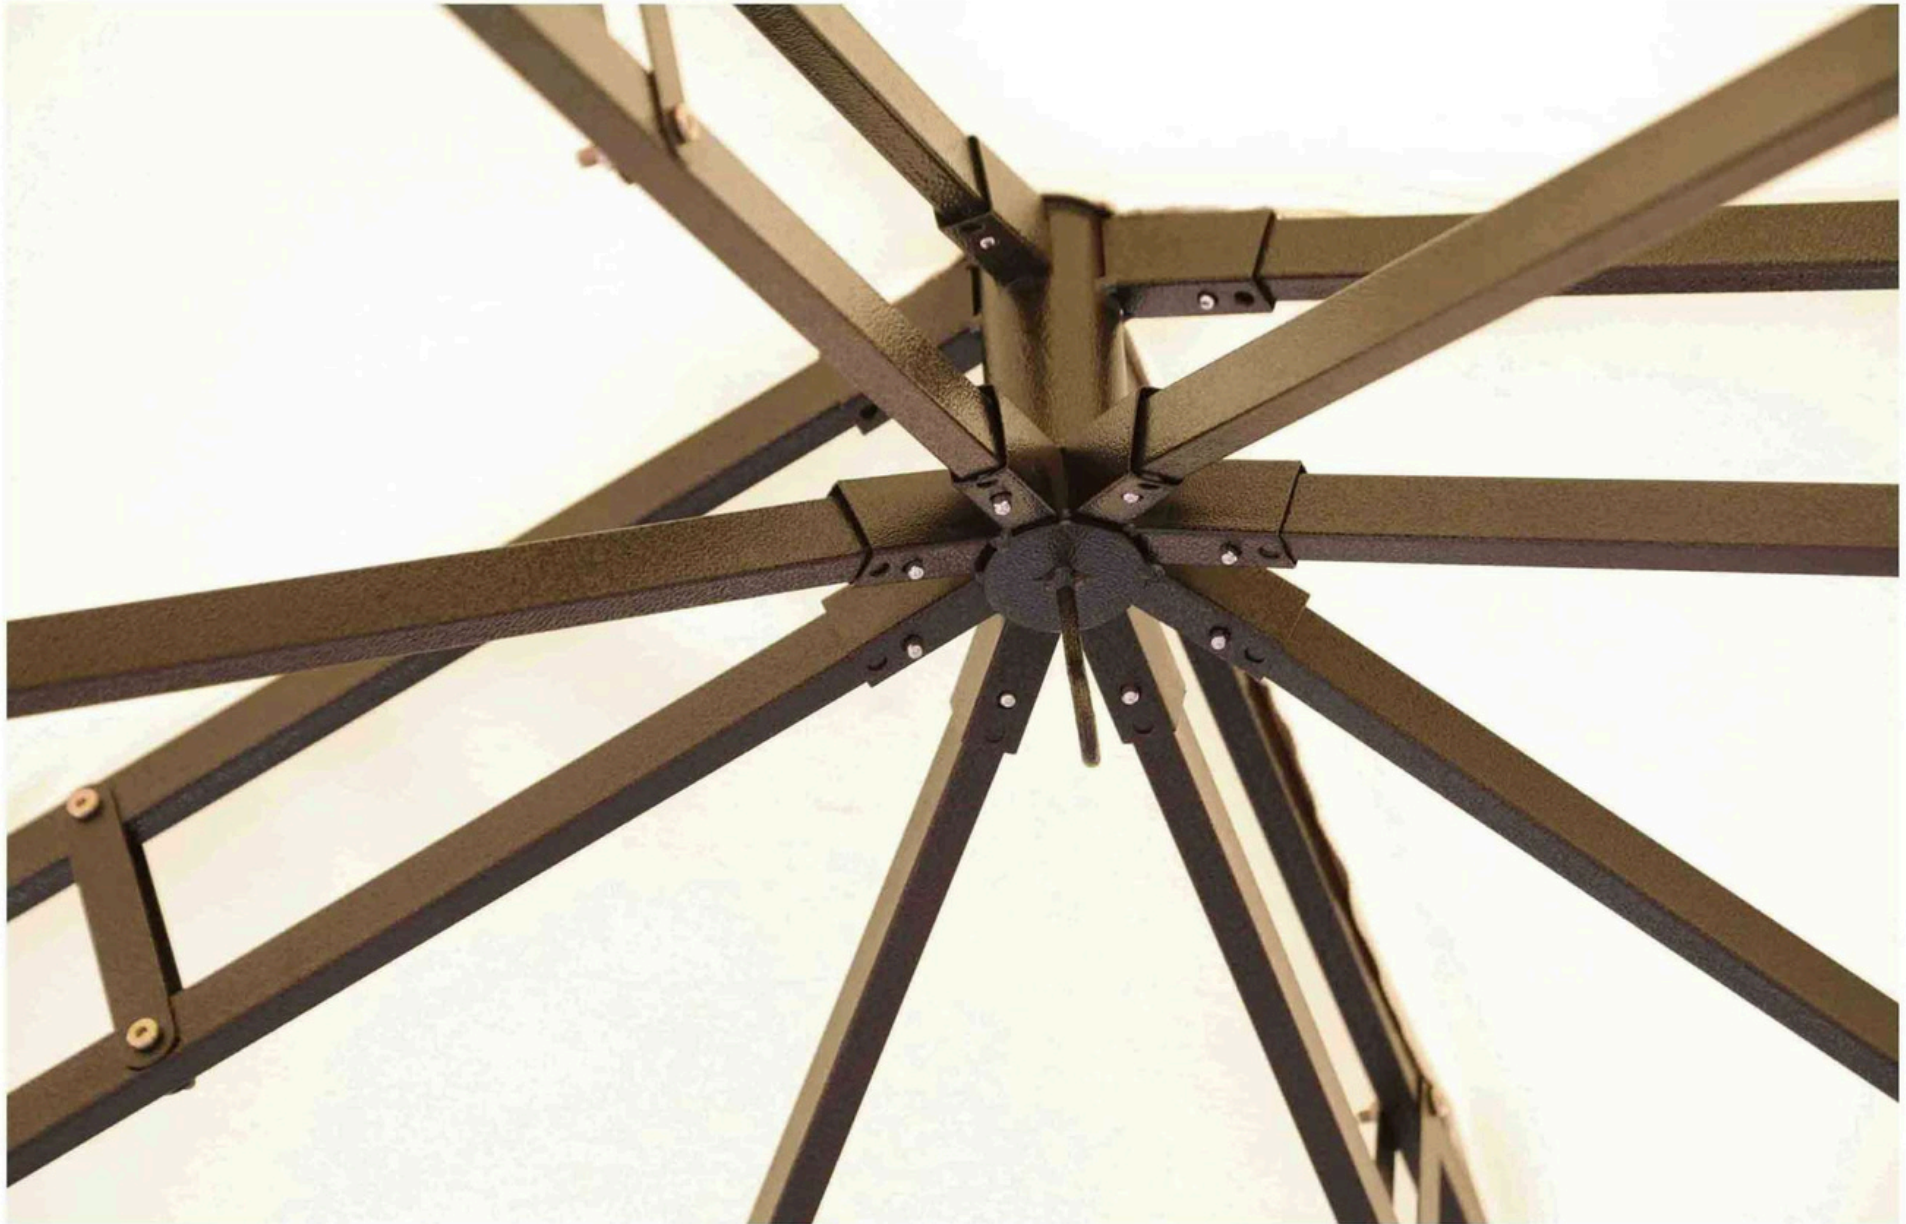

Eight-bones structure, strong structure, good wind resistance and durability

Roman tent waterproof sunscreen ceiling cloth

Outdoor grape rack, exquisite craftsmanship, iron material, electrostatic paint