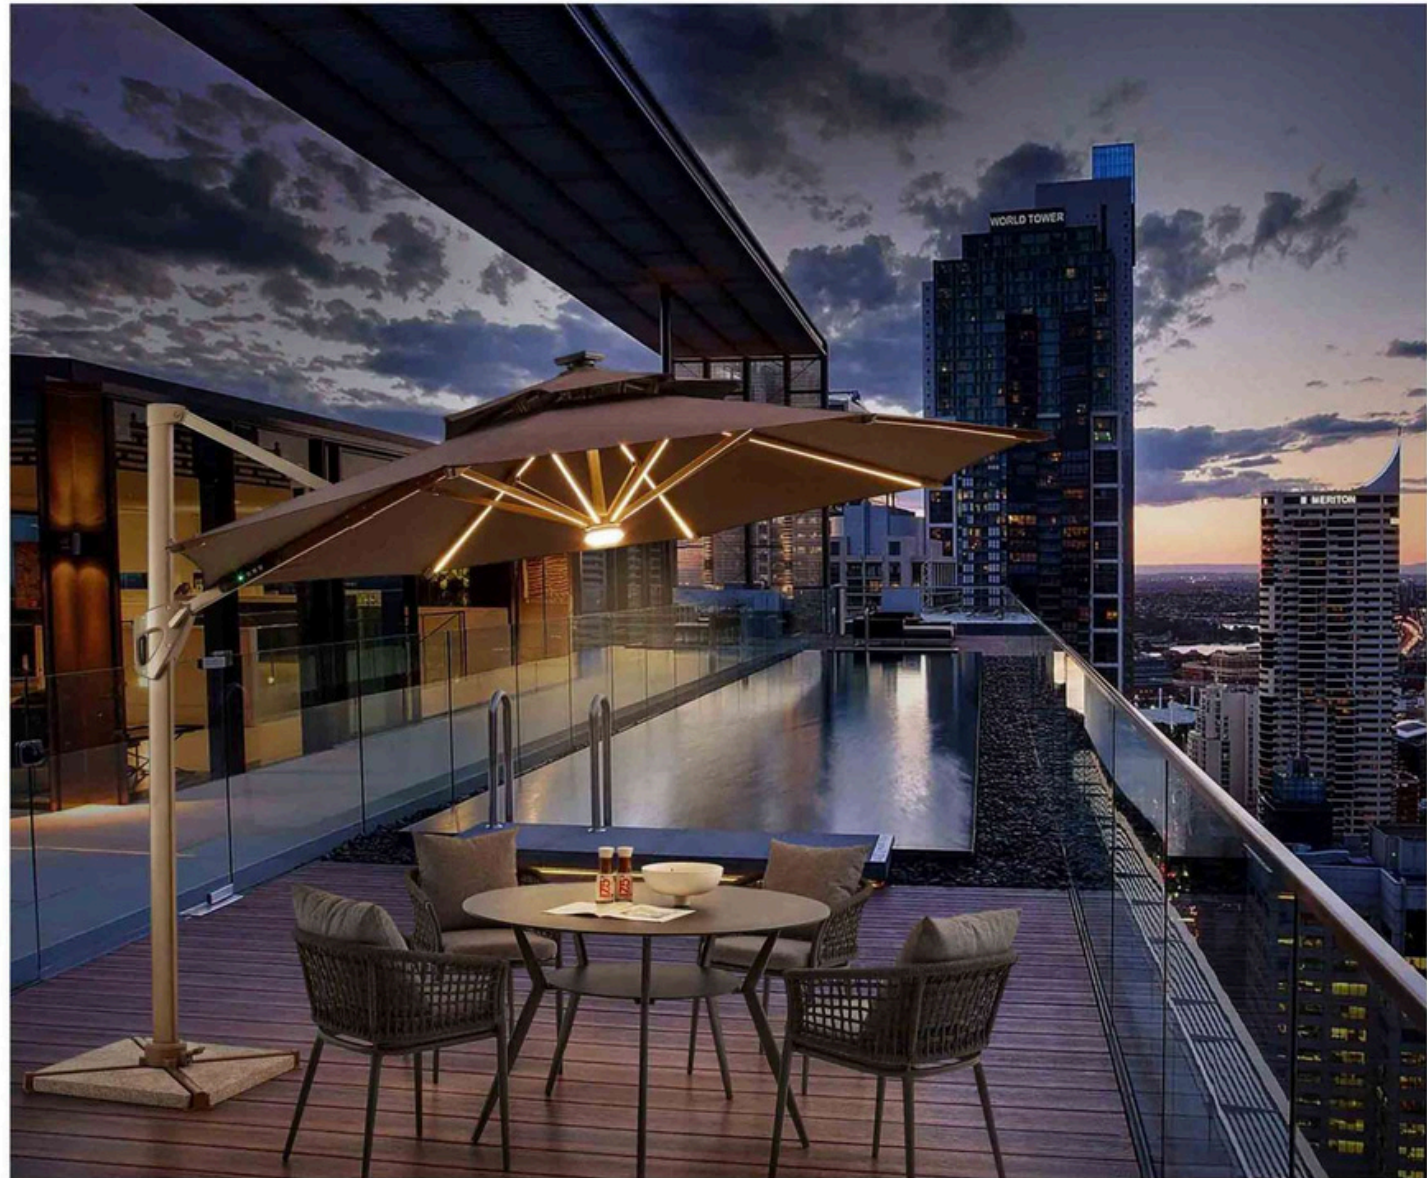

TC Roman umbrella thickened aluminum alloy umbrella pole, more windproof, five-year non-fading umbrella cloth round

● ● ● ● Burgundy, dark green, khaki, and coffee four-color umbrella cloth are available