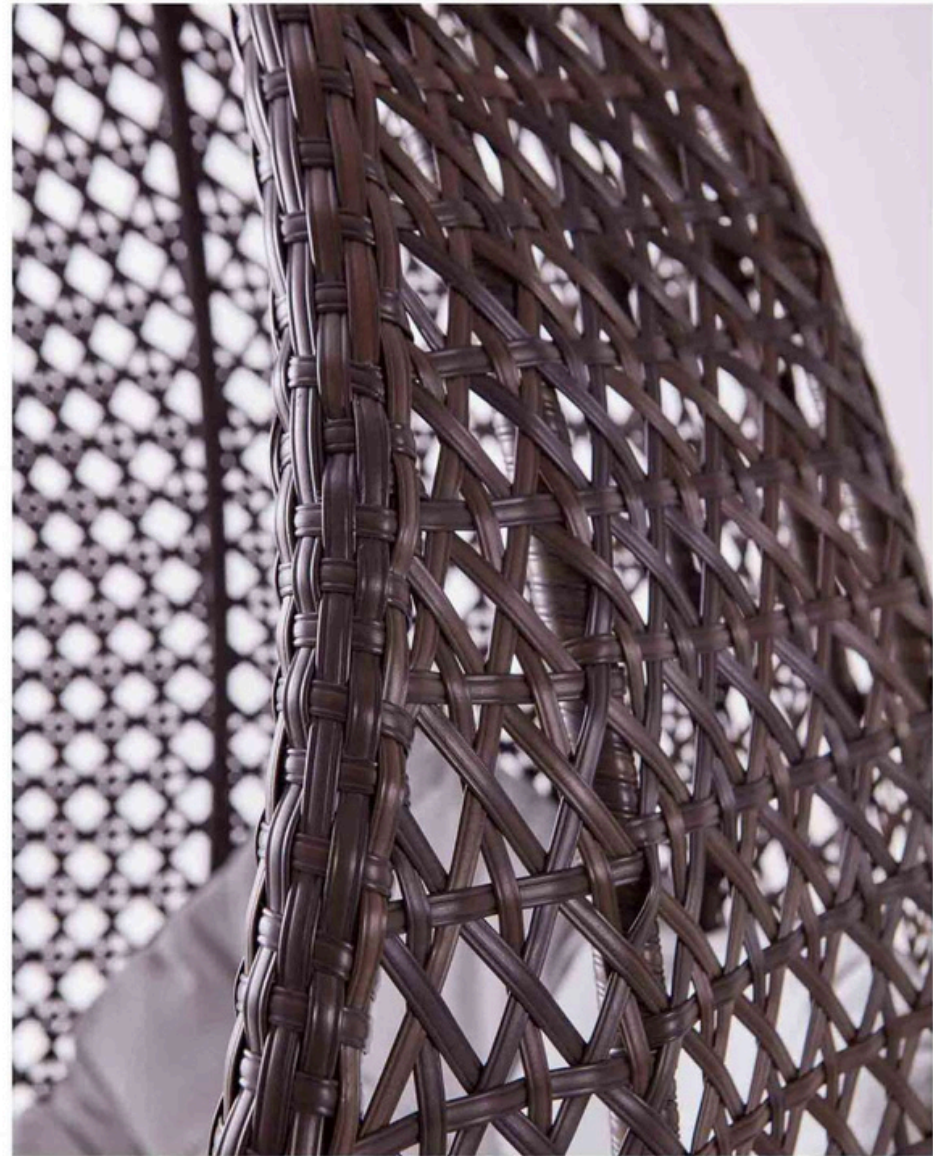

Drawstring recliner and pedals, rattan tea table

www.cvgint.com

OUTDOOR COLLECTION 1

PE material is stable, the surface is smooth, it has high strength, flexibility, waterproof and sunscreen, anti-corrosion, anti-mildew, anti-oxidation, easy to clean